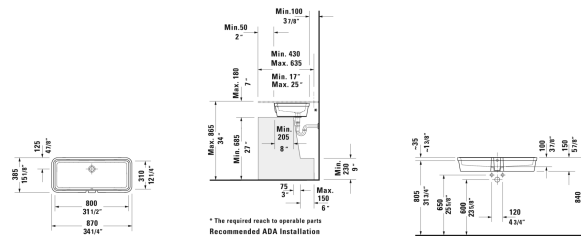

Vero Air Vanity basin ☒ # 0384800017

| < 31 1/2" Inch > |

Vanity basin	Dimension	Weight	Order number
undermount basin, with overflow, without faucet deck, hardware included, cUPC® listed*, 31 1/2" Inch			
<b>Colors</b>			
00 White			
<b>Variant</b>			
☒	31 1/2" x 12 1/4" Inch		0384800017
<b>Infobox</b>			
* Complies with following standards: ASME A112.19.2/CSA B45.1, Measurements of undercounter models represent interior measurements			
Sanitary ceramics with the special WonderGliss surface finish will remain clean and attractive-looking for a long time to come. When ordering WonderGliss please add a "1" as eleventh digit to the model number.			
Push button drain assembly for washbasins with overflow	2" Inch	0.8 lb	005052
Design Siphon		3.3 lb	005036

All drawings contain the necessary measurements which are subject to standard tolerances. They are stated in inch & mm and are non-binding. Exact measurements, in particular for customized installation scenarios, can only be taken from the finished ceramic piece.